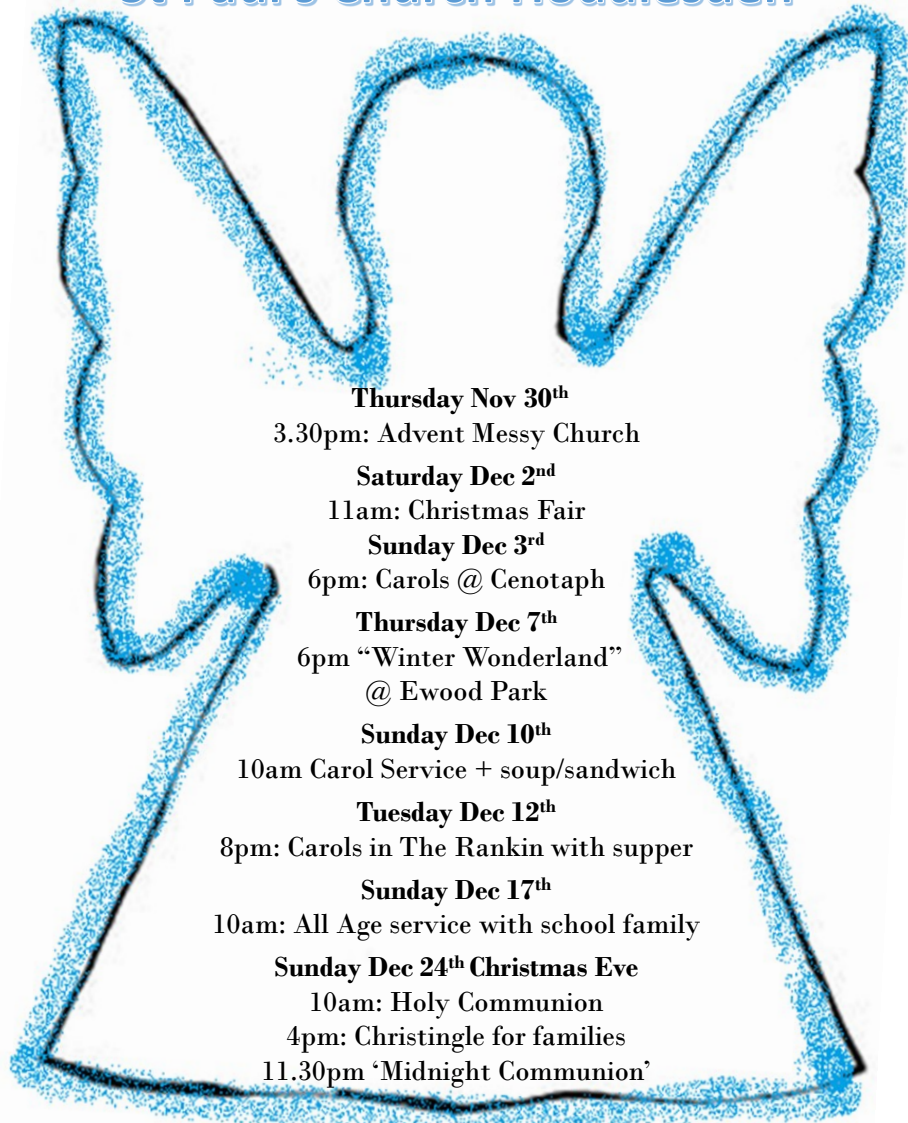

Christmas@

St Paul's Church Hoddlesden

Thursday Nov 30th
3.30pm: Advent Messy Church

Saturday Dec 2nd
11am: Christmas Fair

Sunday Dec 3rd
6pm: Carols @ Cenotaph

Thursday Dec 7th
6pm "Winter Wonderland"
@ Ewood Park

Sunday Dec 10th
10am Carol Service + soup/sandwich

Tuesday Dec 12th
8pm: Carols in The Rankin with supper

Sunday Dec 17th
10am: All Age service with school family

Sunday Dec 24th Christmas Eve
10am: Holy Communion
4pm: Christingle for families
11.30pm 'Midnight Communion'

For more information contact chew.mike@gmail.com
All events are held in St Paul's school, unless otherwise stated