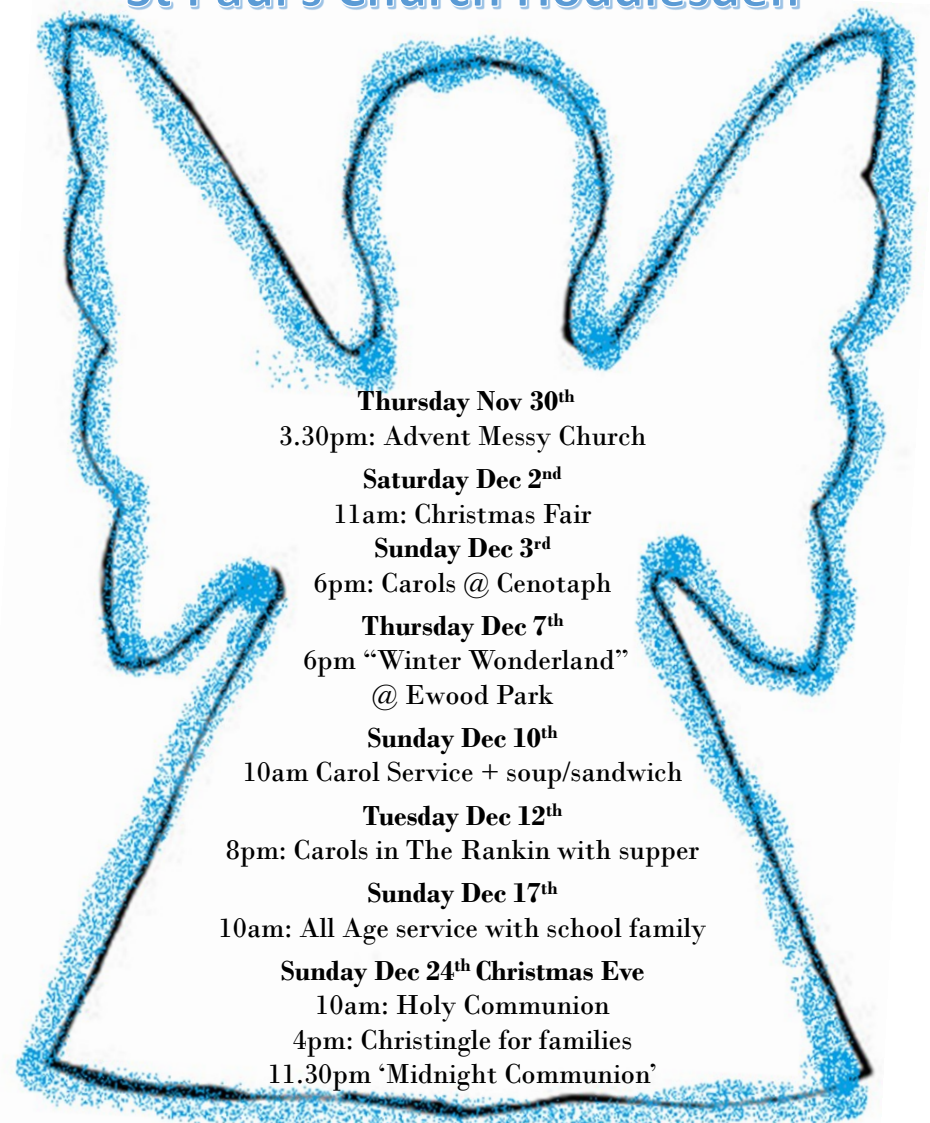

Christmas@

St Paul's Church Hoddlesden

Thursday Nov 30th
3.30pm: Advent Messy Church

Saturday Dec 2nd
11am: Christmas Fair

Sunday Dec 3rd
6pm: Carols @ Cenotaph

Thursday Dec 7th
6pm "Winter Wonderland"
@ Ewood Park

Sunday Dec 10th
10am Carol Service + soup/sandwich

Tuesday Dec 12th
8pm: Carols in The Rankin with supper

Sunday Dec 17th
10am: All Age service with school family

Sunday Dec 24th Christmas Eve
10am: Holy Communion
4pm: Christingle for families
11.30pm 'Midnight Communion'

For more information contact chew.mike@gmail.com
All events are held in St Paul's school, unless otherwise stated